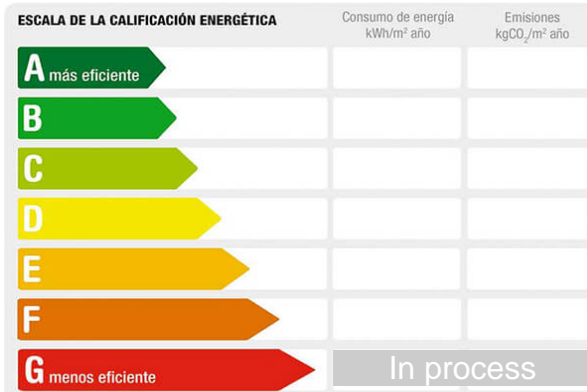

Reference: **17-puertoreal**  
Property type: Rural property  
Sale/rent: For sale  
Price: **447.000 €**  
Condition: Good condition

Address: camino de puerto real a medina sidonia  
Town: Puerto Real  
Province: Cádiz  
Postal code: 11510  
Zone: puerto real